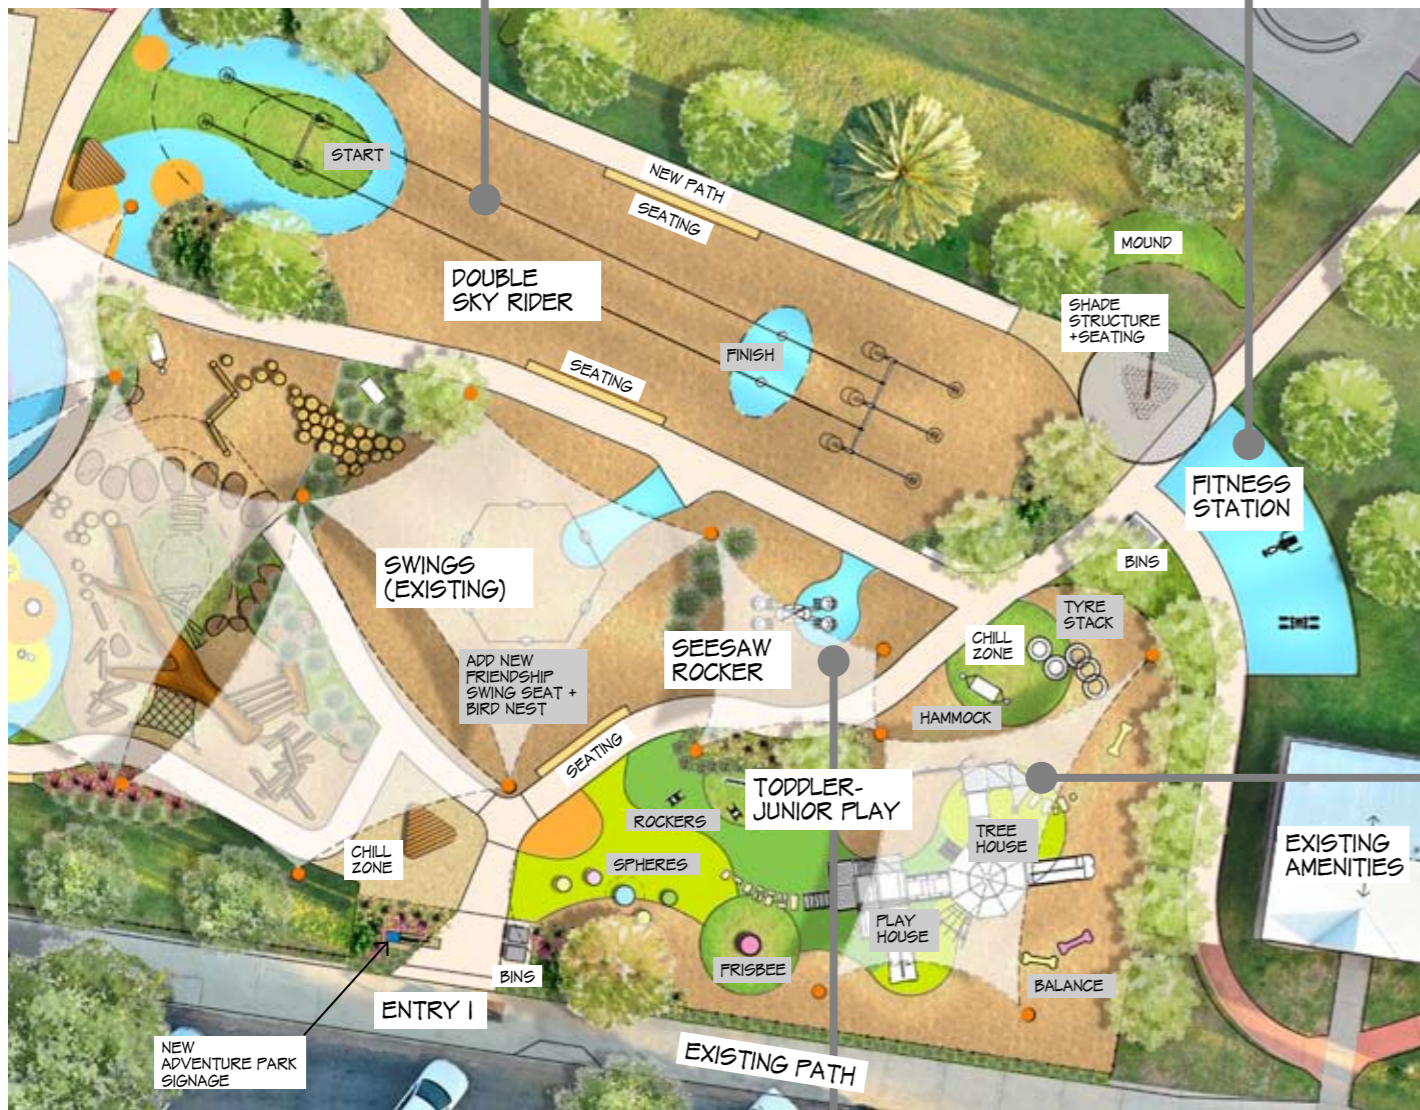

Written dimensions always take precedence over scaled dimensions.

NARRANDERA ADVENTURE PLAYGROUND
38 Twynam Street, Narrandera NSW

Landscape concept

PAGE 2 of 7
ISSUE A: 27 April 2023

Double Skyrider

Fitness station

'Bluey' inspired play house + tree house

Toddler/Junior play feature

Frisbee spinner

Chill out hammock

Doggy spring rockers

Rubber spheres

Dog bone balance challenges

Tractor tyre steppers stack

Landscape concept

Prepared by

PAGE 3 of 7

ISSUE A: 27 April 2023

Accessible carousel

Accessible swing (unfenced)

nature play

musical play

Landscape concept

PAGE 5 of 7

ISSUE A: 27 April 2023

Shelter & Bbq style

Global Motion spinner

Spinner

Platform seating style

Playground fencing style