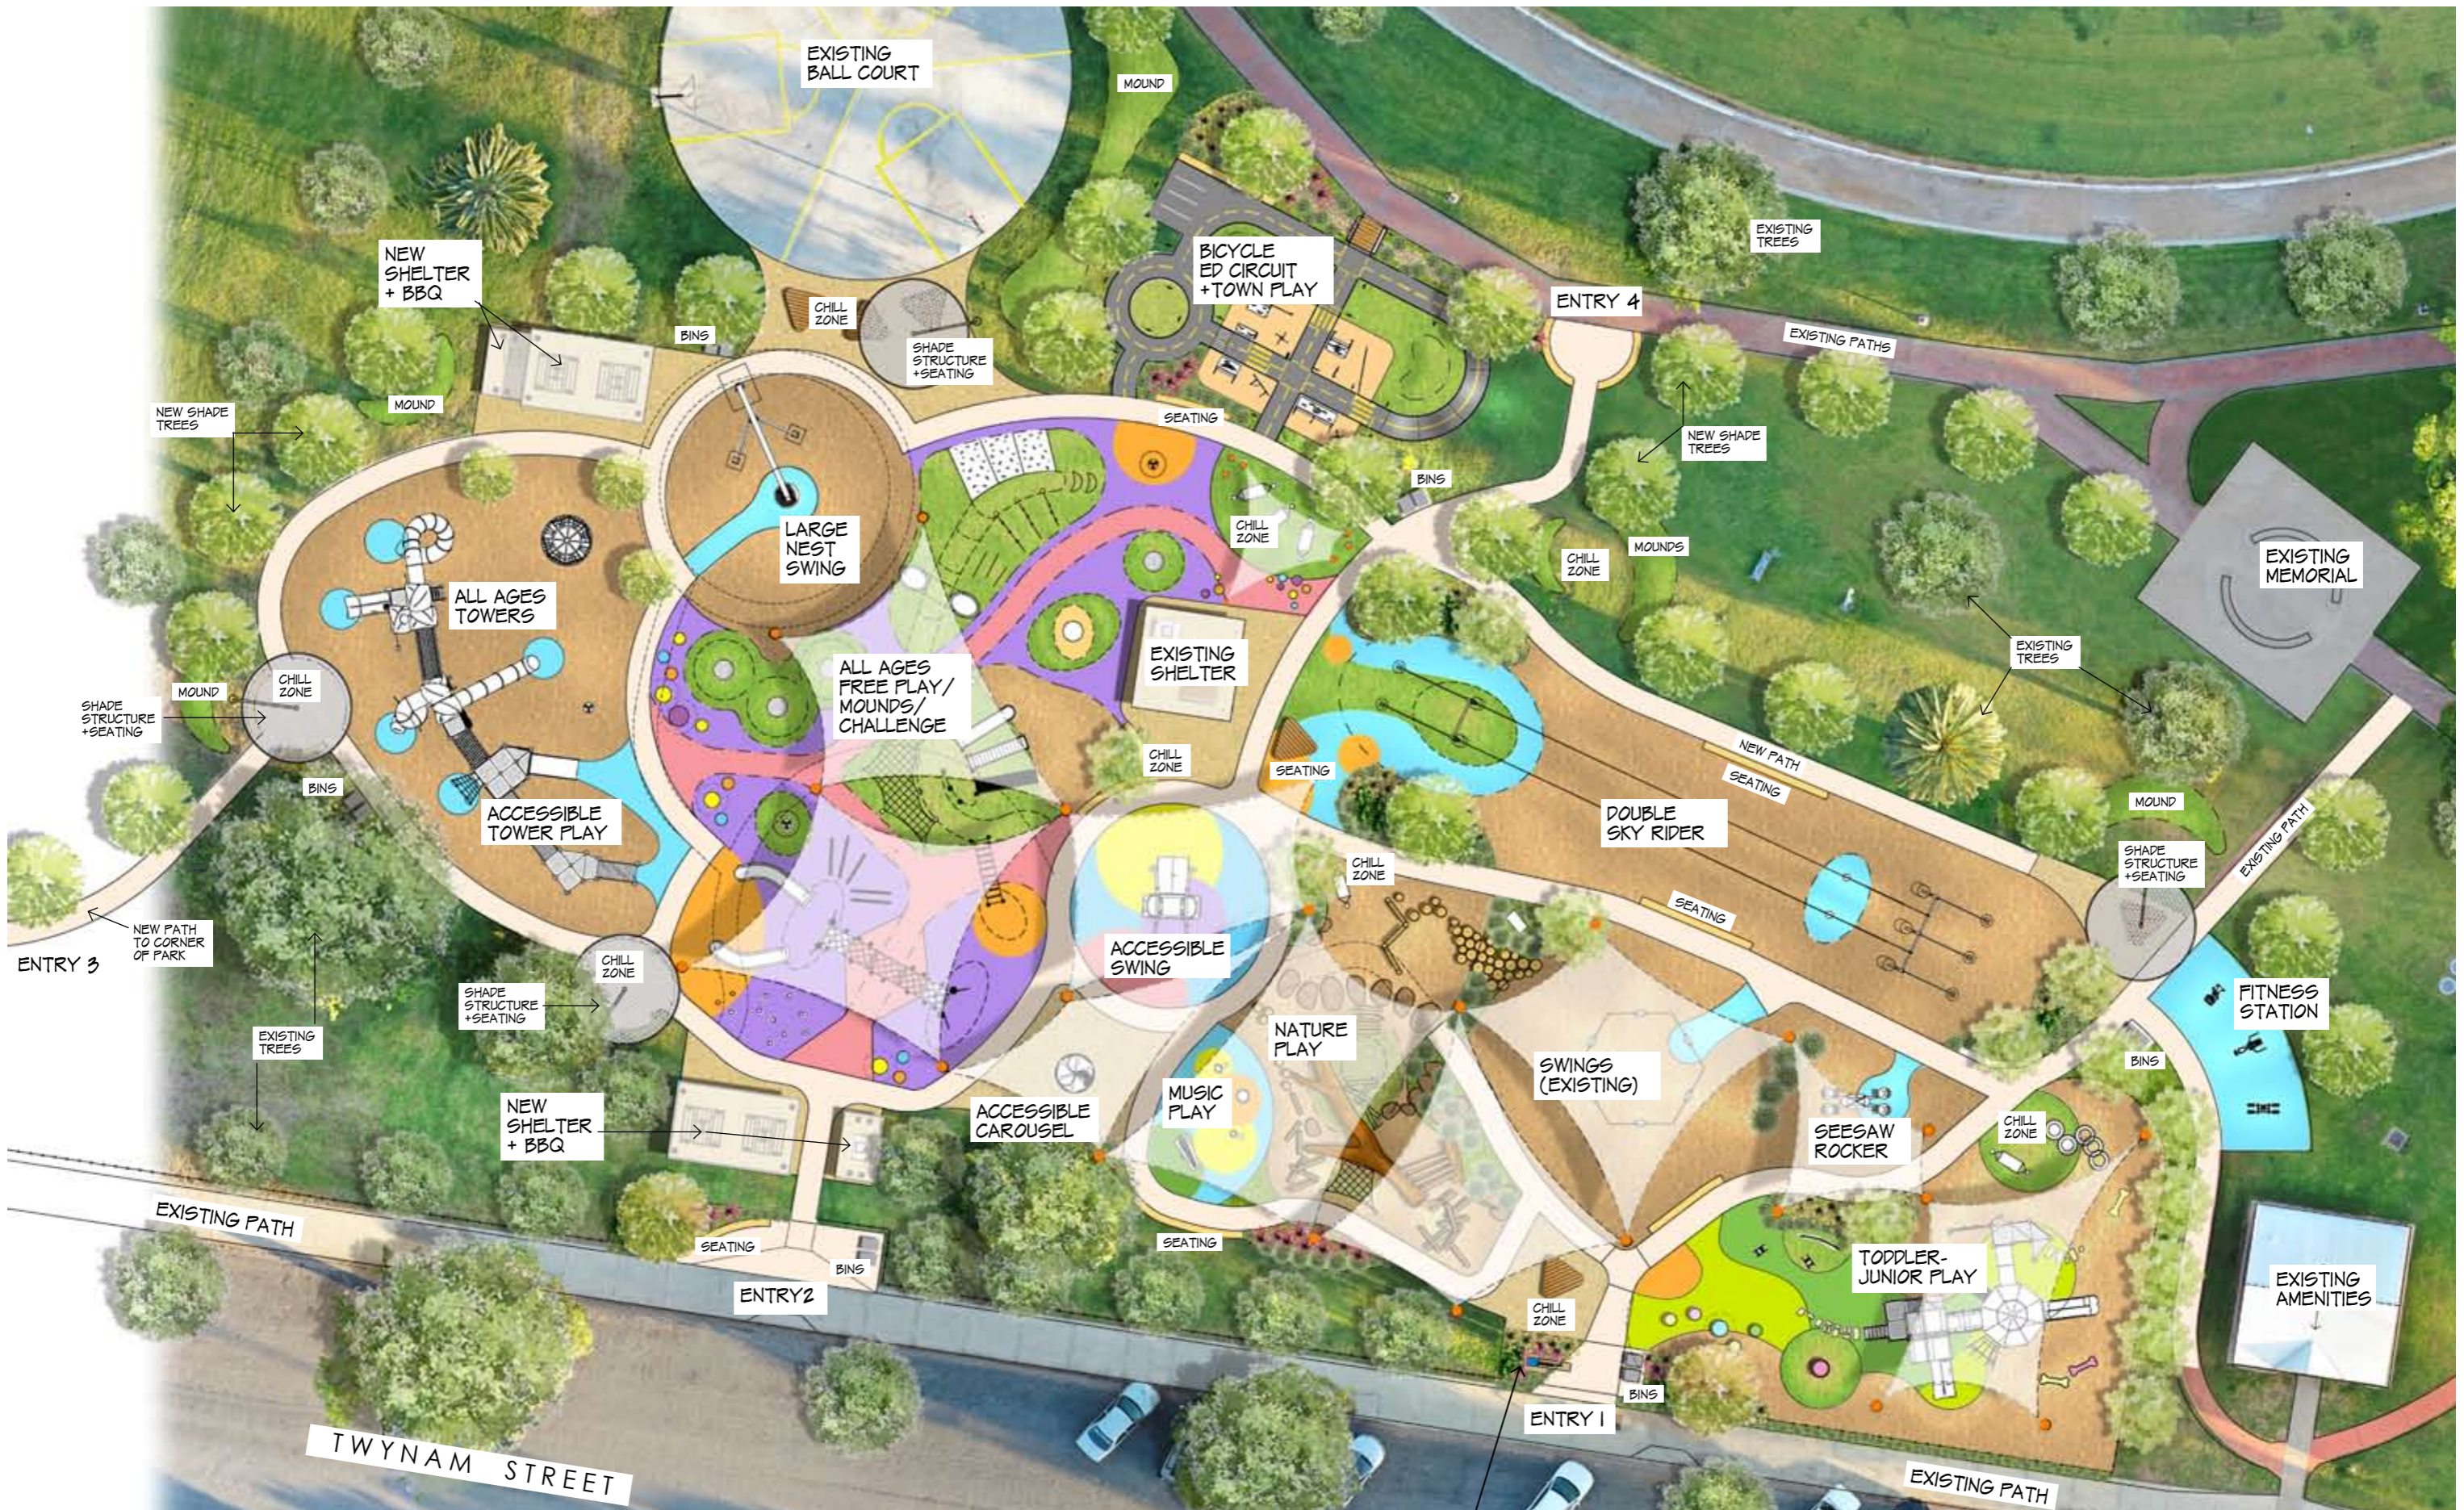

Adventure playground overall concept
Scale 1:300 (A3)

Written dimensions always take precedence over scaled dimensions.

NARRANDERA ADVENTURE PLAYGROUND
38 Twynam Street, Narrandera NSW

Landscape concept

PAGE 2 of 7
ISSUE A: 27 April 2023