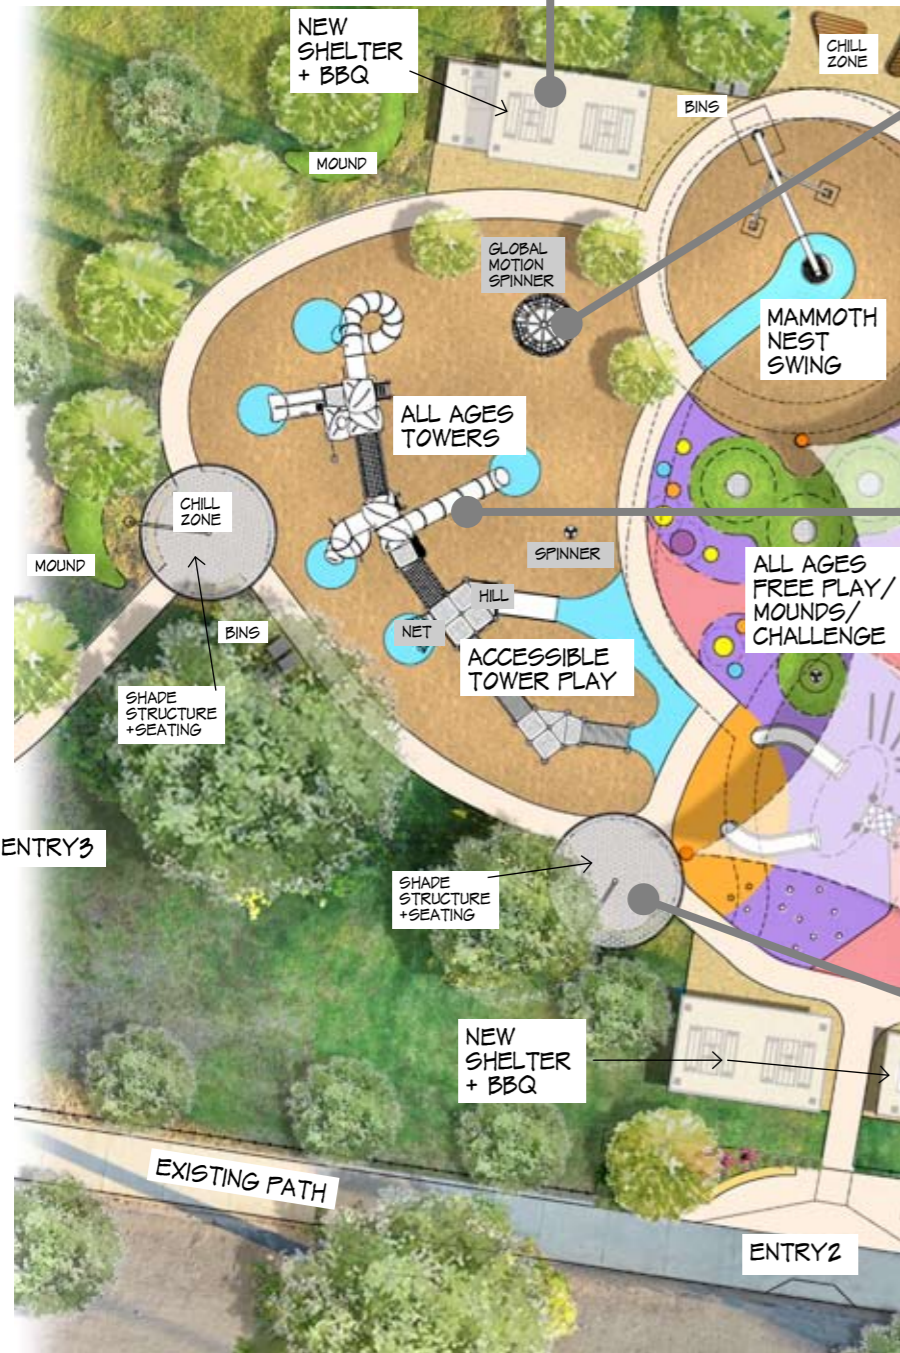

Landscape concept

Prepared by

PAGE 3 of 7

ISSUE A: 27 April 2023

Accessible carousel

Accessible swing (unfenced)

nature play

musical play

Landscape concept

PAGE 5 of 7

ISSUE A: 27 April 2023

Shelter & Bbq style

Global Motion spinner

Spinner

Platform seating style

Playground fencing style

All ages towers

Tower play feature

Accessible play tower

Chill Zone element;
Shade roof styling with perforated material

All ages tower + accessible tower play detail

Written dimensions always take precedence over scaled dimensions.